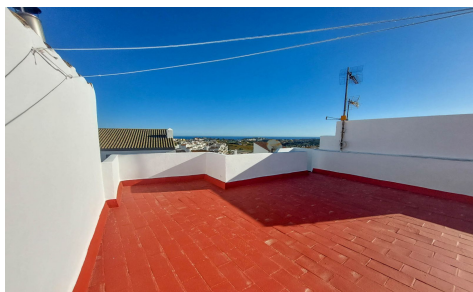

2

1

80m²

N/A

N/A

Nestled in the heart of Manilva village, this alluring property is the epitome of comfort and convenience wrapped in traditional Spanish charm. The home boasts two welcoming bedrooms, a full bathroom for a relaxing soak, and an additional toilet to accommodate both residents and guests with ease. Step inside to discover a cozy living room where space and light converge to create an inviti...(Ask for More Details!)